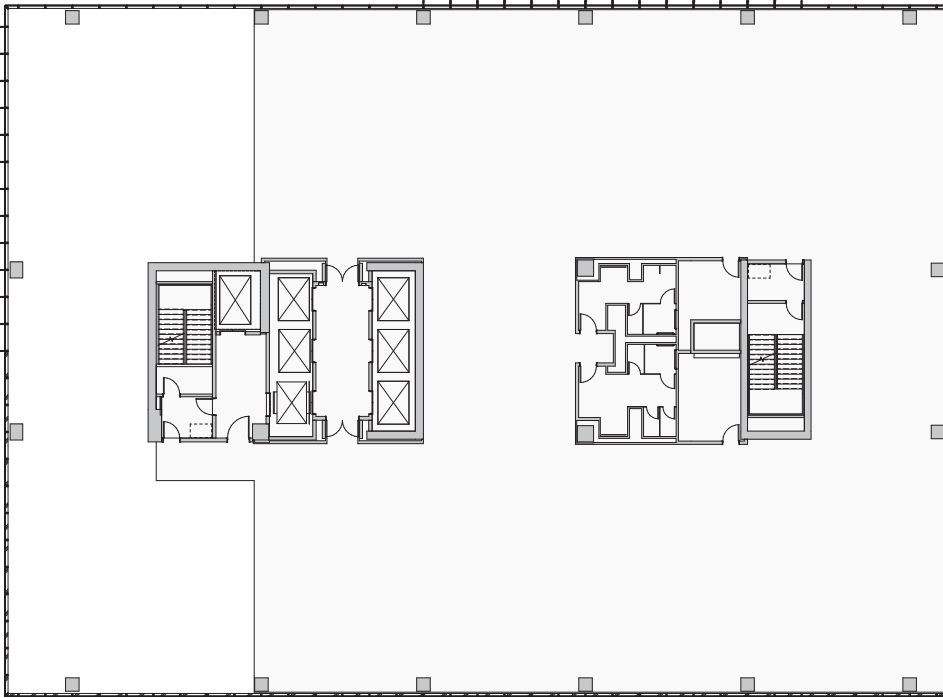

LOFT FLOOR

Floors 22-23

39,524 RSF with 1,700 SF balcony

← WEST WATER VIEW

EAST CITY VIEW →

FLOOR 23

FLOOR 22