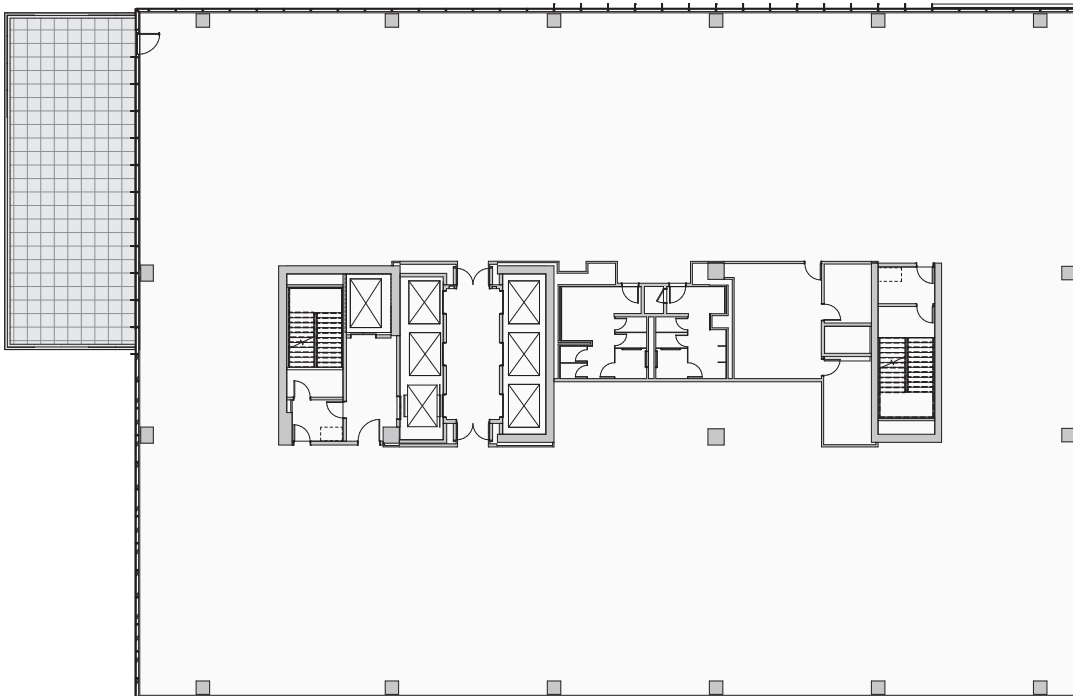

LOFT FLOOR

Floors 22-23

39,524 RSF with 1,700 SF balcony

← WEST WATER VIEW

EAST CITY VIEW →

FLOOR 23

FLOOR 22